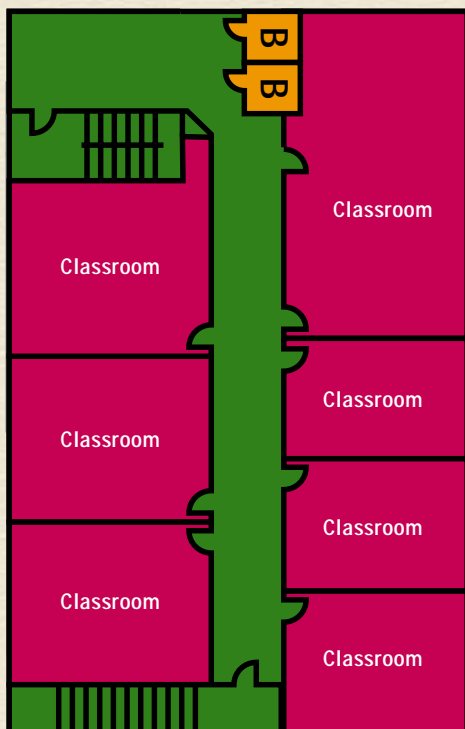

- Ray Butler

*Chairman, Fairmount Forward Again*

*This is the plan for the upper floor of the old gym.*

This expansion will approximately double our existing space, from 25,000 square feet to 49,000 square feet. We have also been careful to maintain a consistency in design with our existing facility so that when the expansion is complete, our building will look like a cohesive unit, and not a collection of mis-matched additions.

Some of the major benefits will be:

- More room for our robust and expanding Sunday School Program.
- An expanded, less congested central entry way.
- A larger Family Life Center (gym), that includes a stage.
- Larger youth facilities.
- Better Audio/Visual facilities in the sanctuary and in the new stage.
- Expanded restrooms throughout, including new restrooms with showers for both men and women in the new Family Life Center.